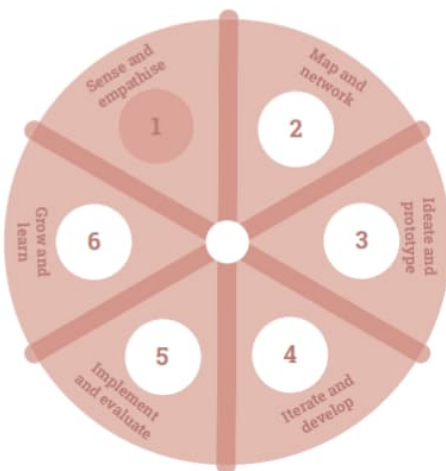

CREATION Newsletter

Cultural and Arts Entrepreneurship in Adult Education

<http://creationproject.eu/>

1 Train-the-trainer manual for adult educators & migrant support workers

This document introduces the 60 hour in-service online training course, designed to explore the significance of working with non-traditional, participatory, community-based, coworking learning resources and self-directed learning resources and on capitalising on the ubiquity of new online learning environments.

2 Toolkit for adult educators & migrant support workers

This toolkit provides a collection of embedded-learning and design-based learning activities and resources. It is based on a pedagogical framework informed by the EntreComp for entrepreneurship education and developed specifically by the Creation team. The toolkit is divided into three thematic units: Museums, Design and Arts & Crafts. Each unit is independent from the others and entails the completion of a total of six stages to achieve all the learning outcomes.